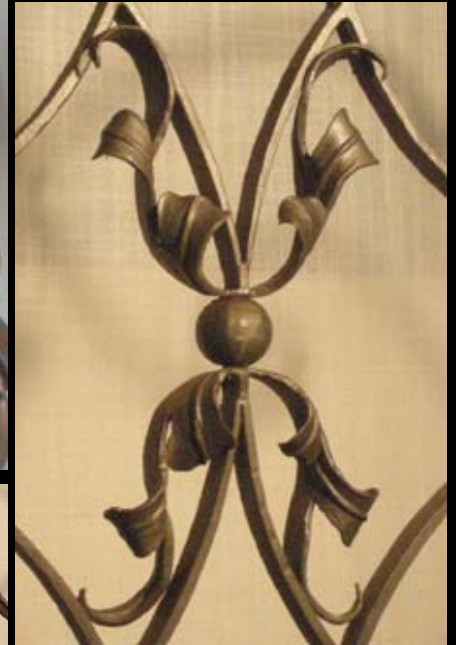

Fucina Artistica Boranga Showroom

Prodotto *Product*

Descrizione *Description*

CANCELLO STILE BAROCCO Autore: Cav. Gianfranco Boranga
Cancello fatto a mano con profili sagomati a forma trapezoidale.
Con volute e foglie. Un vero gioiello!
Misure: h 1500x2300 mm · Peso: 200 kg

BAROQUE STYLE GATE Author: Cav. Gianfranco Boranga
Hand made gate with trapezoidal profiles. It has volutes and
leaves. A true jewel!
Dimensions: 1500x2300 mm · Weight: 200 kg