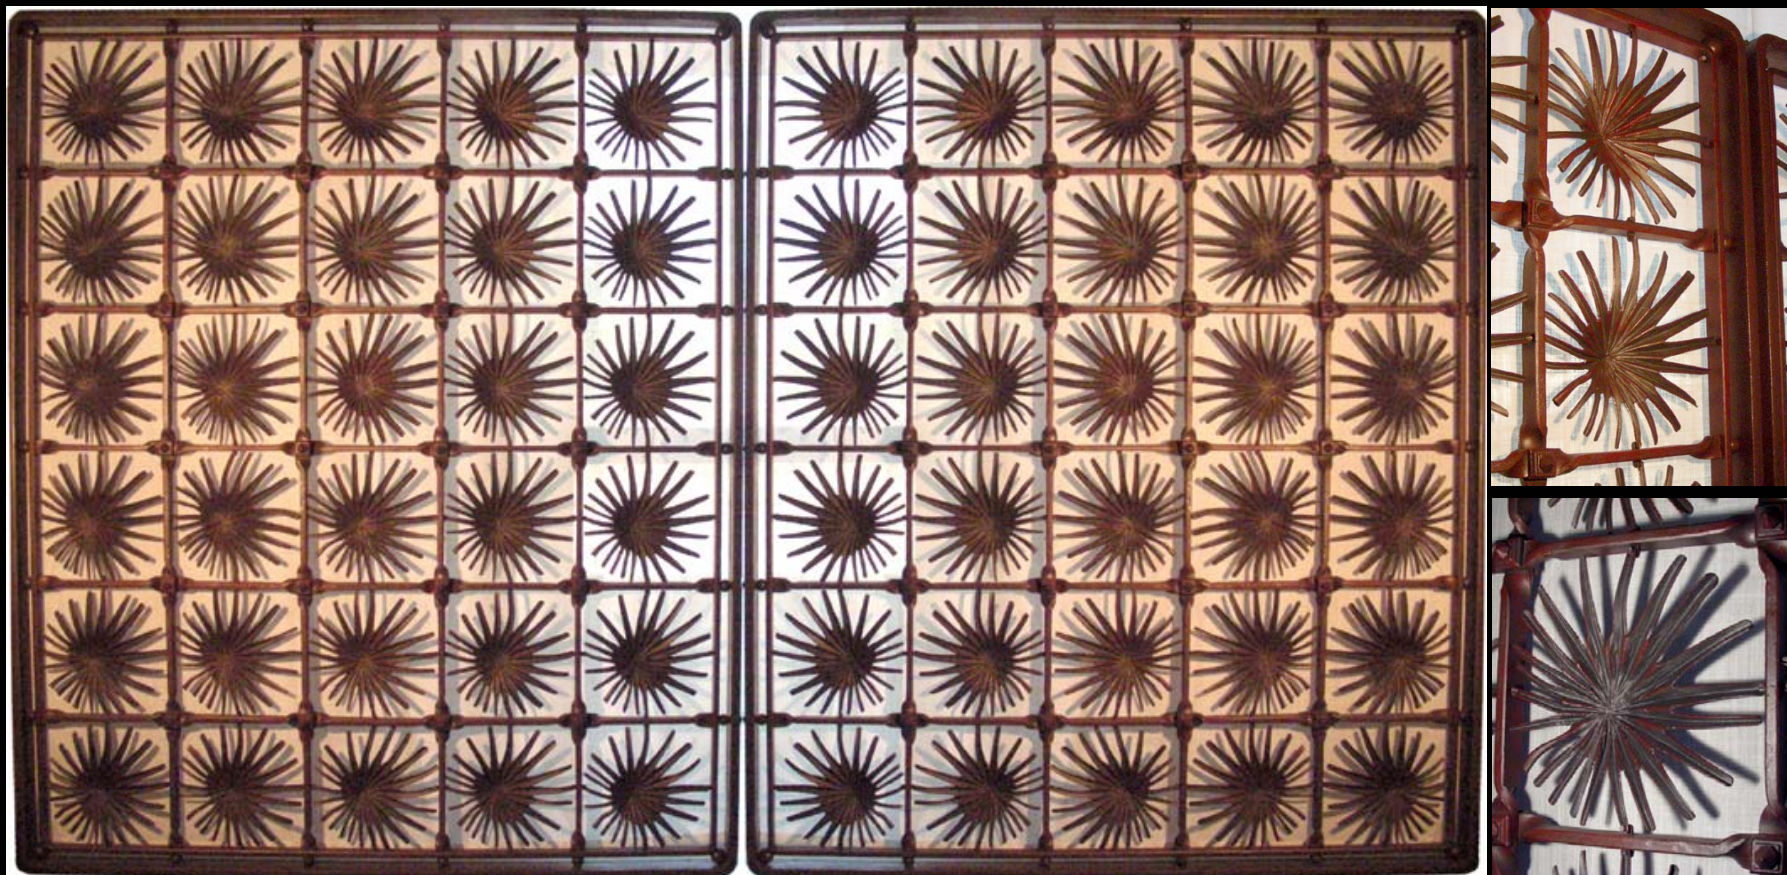

Fucina Artistica Boranga **Showroom**

Prodotto *Product*

Descrizione *Description*

CANCELLO GAUDI Autore: Cav. Gianfranco Boranga
Cancello geometrico ispirato ai lavori dell'architetto Catalano,
perfetta armonia di linee e motivi floreali. Geniale!
Misure: h 2300x4000 mm · Peso: 500 kg

GAUDI GATE Author: Cav. Gianfranco Boranga
Geometric gate inspired to the works of the Catalan Architect
Gaudi; perfect harmony of lines and floral parts. Brilliant!
Dimensions: h 2300x4000 mm · Weight: 500 kg